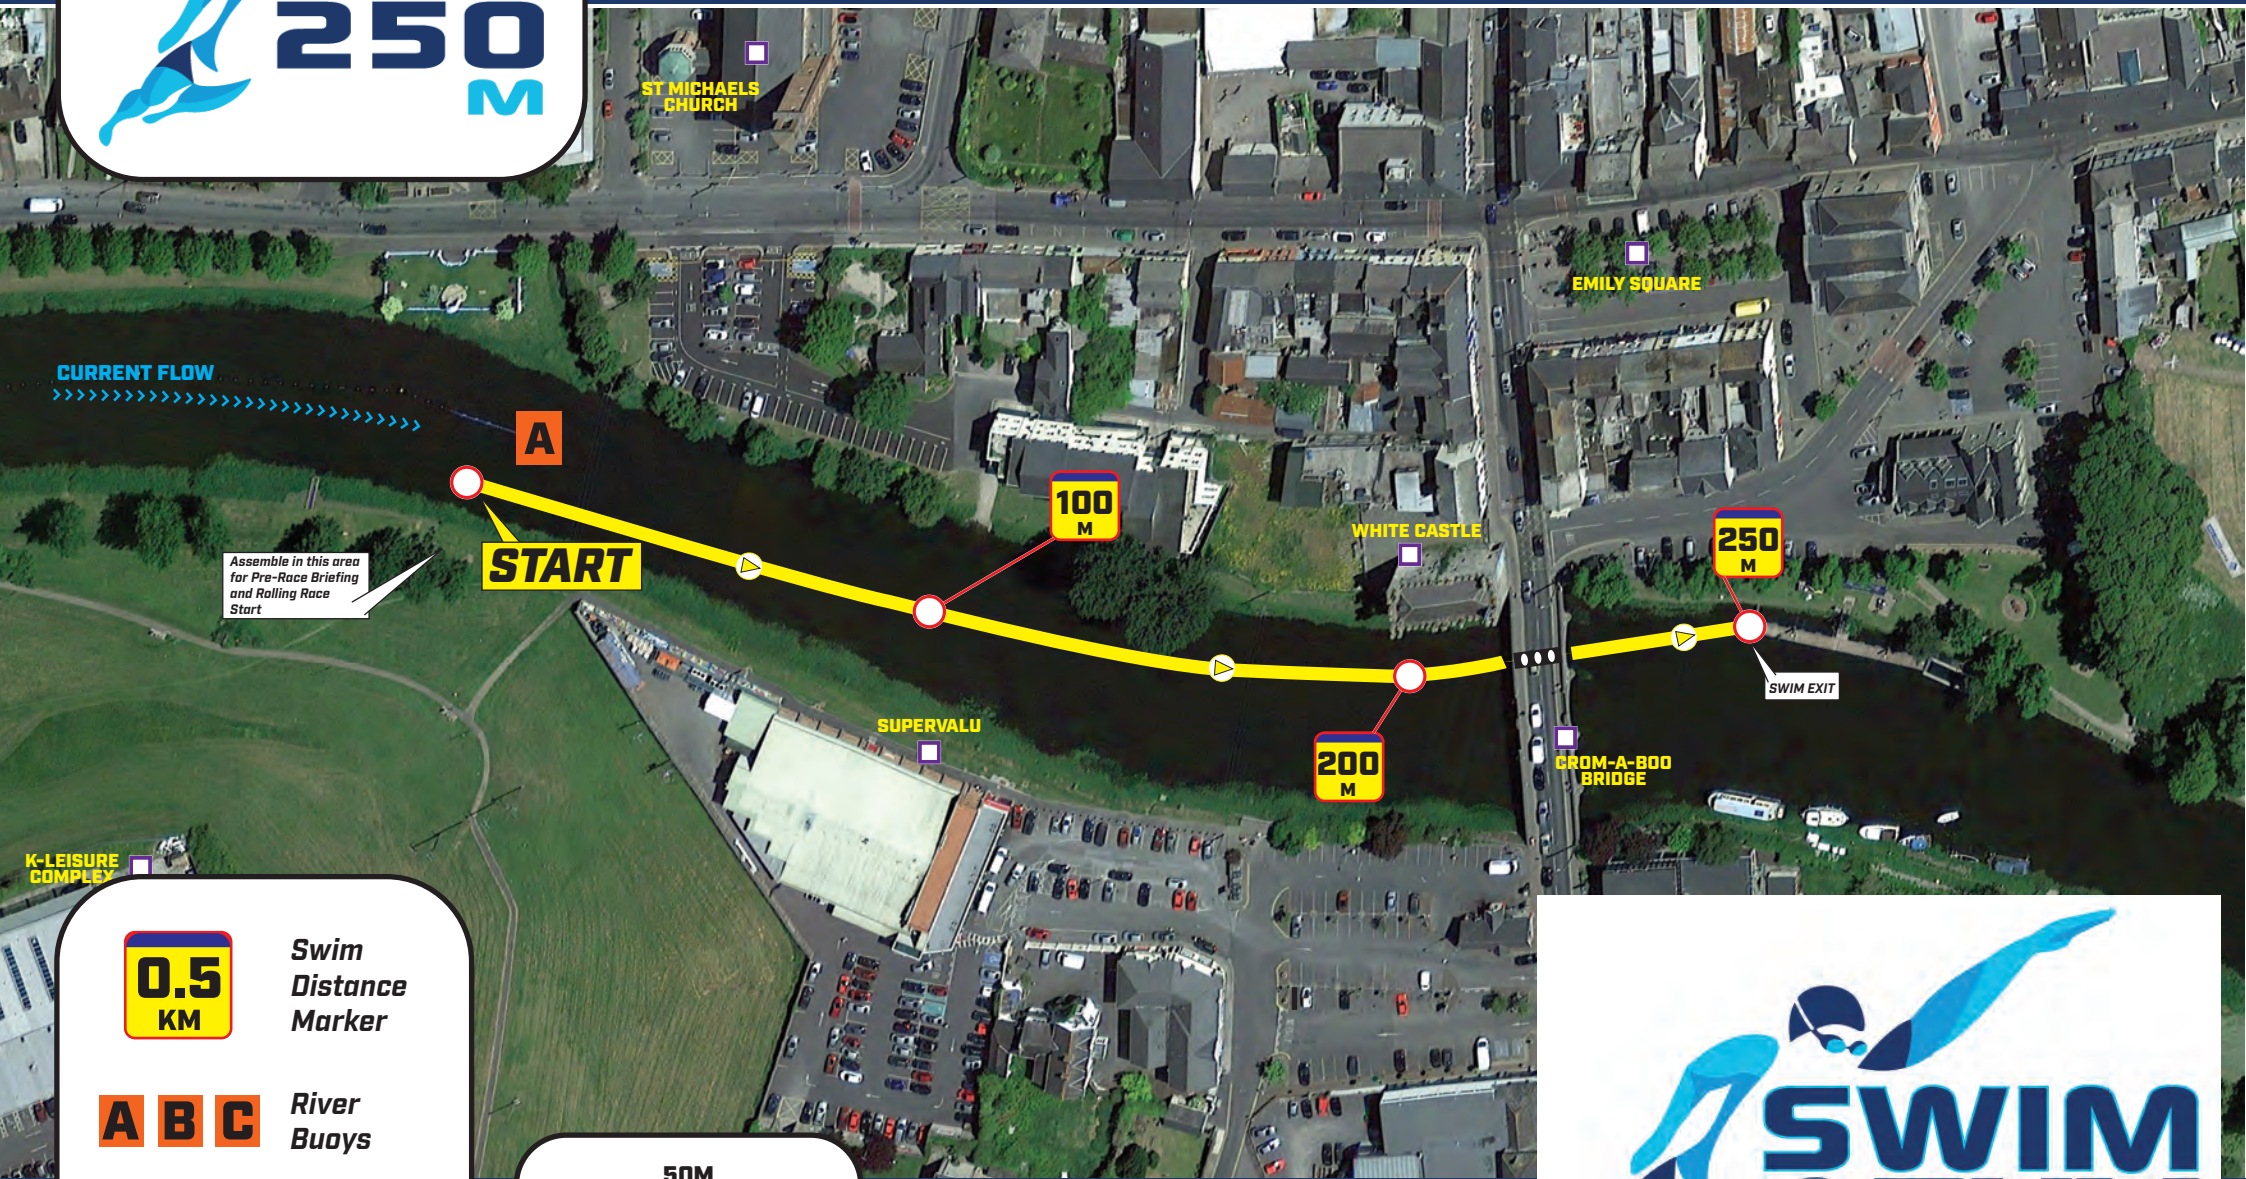

COURSE MAP

Swim Distance Marker

River Buoys

Swim Route

Landmark